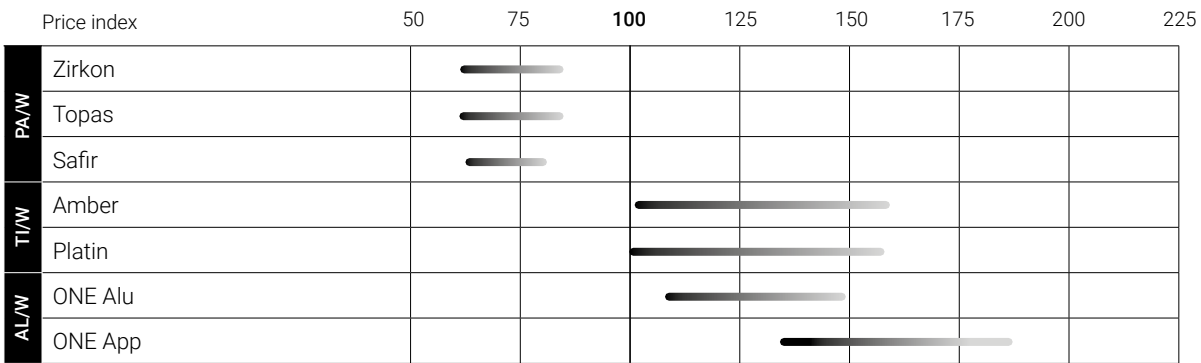

Beautiful design _____ for every budget

Thanks to our window families in various conventional materials, we can optimally respond to your budgetary possibilities.

WINDOW