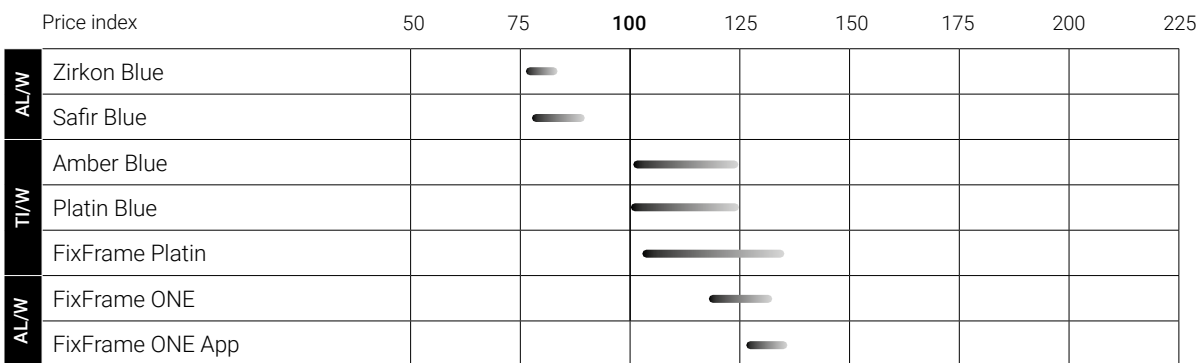

ALL-GLASS SYSTEMS

PA/W PVC-/Aluminium window TI/W Wood-/Aluminium window AL/W Aluminium window

Stand 08/2025