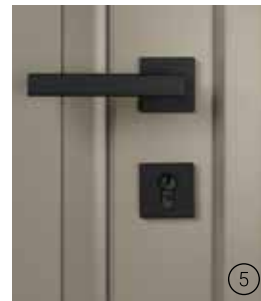

Interior doors

Each one of the 50 models can be adapted to your home in colour and style, technically sophisticated and sustainably manufactured. Elegant genuine wood veneers, high-quality painted doors offer you multitude of variants and colours.

IN LOVE WITH WOOD

1. Endless design variety of minimalistic living styles up to the New Classic
2. Real wood edge for a long service life and genuine wood veneers for particularly elegant surfaces
3. The MET Loft glass door impresses with clear lining and elegant Bronze Look, as seen here
4. Like living in the loft
5. Stylish accessories highlight your living style